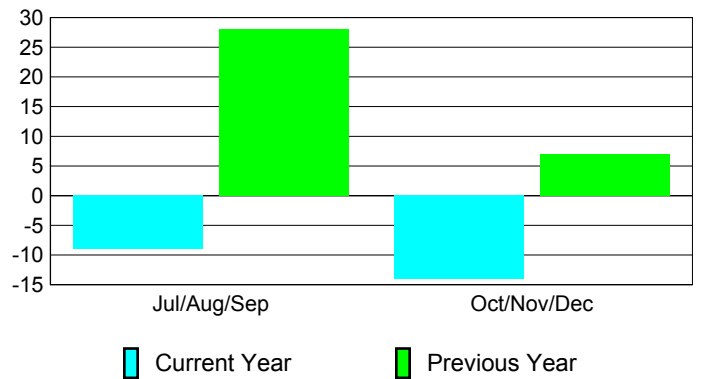

Comparison of Membership Gain/Loss

Current Year Compared to the Previous Year